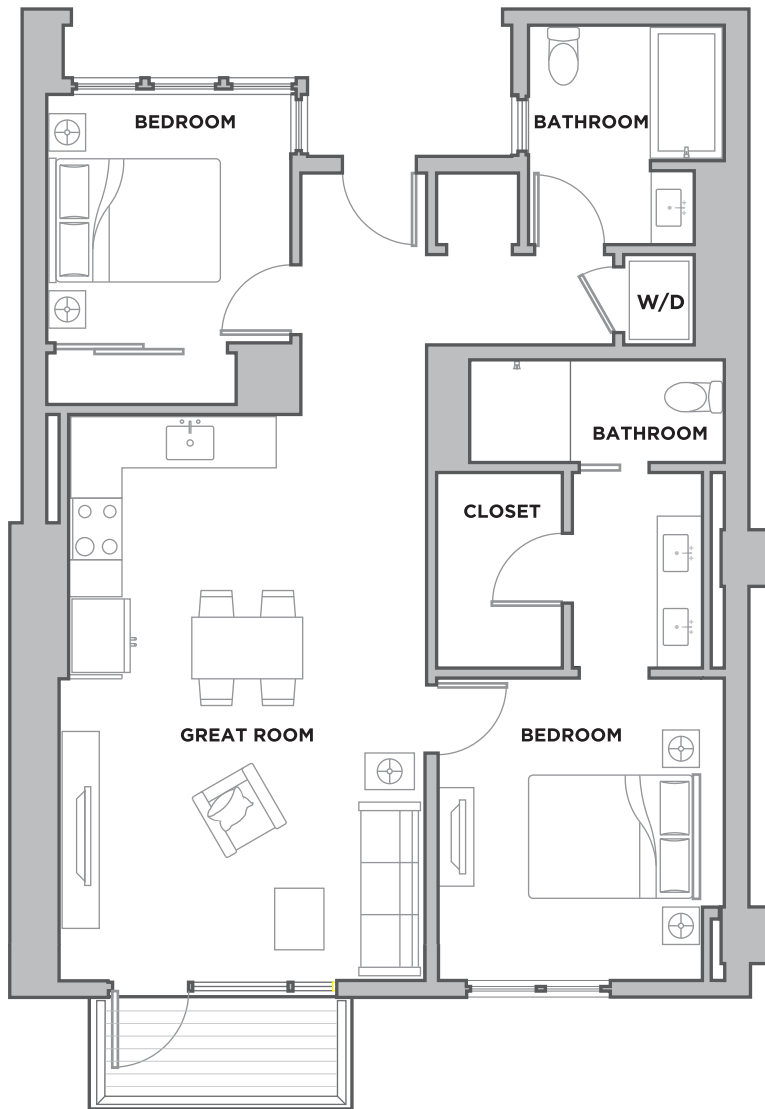

PLAN 9 - C1a

Palms Collection

2 Bed / 2 Bath

935 Sq.ft. - 1188 Sq.ft.

PLEASE NOTE: We reserve the right to modify plans, features and specifications without notice of obligation. Measurements and square footage are approximate and should not be relied upon. Each floor plan is an artist's conception and may not be to scale.

PLAN 9 - C1b

Palms Collection

2 Bed / 2 Bath

1062 Sq.ft.

PLEASE NOTE: We reserve the right to modify plans, features and specifications without notice of obligation. Measurements and square footage are approximate and should not be relied upon. Each floor plan is an artist's conception and may not be to scale.