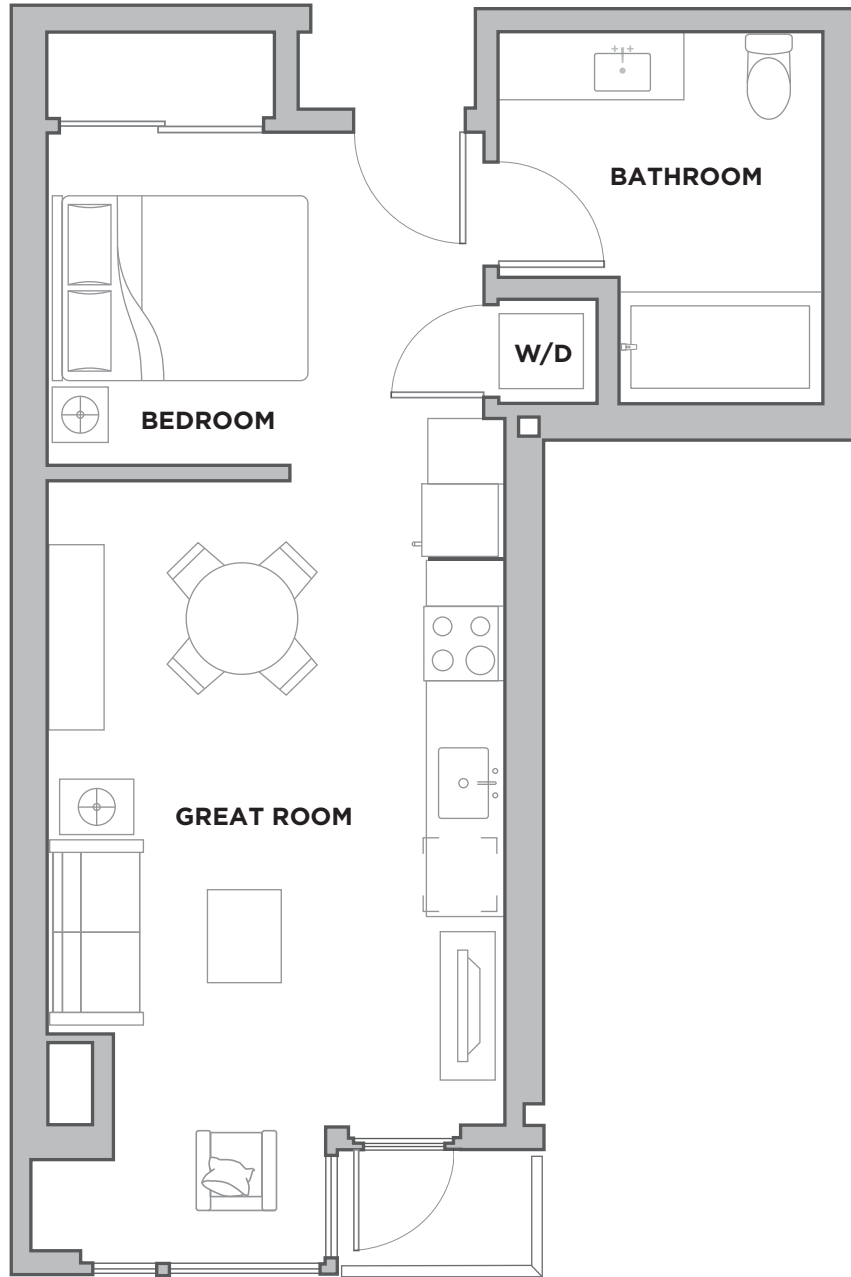

PLAN 1 - A1a

Palms Collection

JR 1 Bed / 1 Bath

504 Sq.ft. - 542 Sq.ft.

PLEASE NOTE: We reserve the right to modify plans, features and specifications without notice of obligation. Measurements and square footage are approximate and should not be relied upon. Each floor plan is an artist's conception and may not be to scale.

PLAN 1 - A1b
Palms Collection
JR 1 Bed / 1 Bath
542 Sq.ft.

PLEASE NOTE: We reserve the right to modify plans, features and specifications without notice of obligation. Measurements and square footage are approximate and should not be relied upon. Each floor plan is an artist's conception and may not be to scale.

PLAN 1 - A1c
Palms Collection
JR 1 Bed / 1 Bath
542 Sq.ft.

PLEASE NOTE: We reserve the right to modify plans, features and specifications without notice of obligation. Measurements and square footage are approximate and should not be relied upon. Each floor plan is an artist's conception and may not be to scale.

PLAN 4 - B1a

Palms Collection

1 Bed / 1 Bath

721 Sq.ft. - 727 Sq.ft.

PLEASE NOTE: We reserve the right to modify plans, features and specifications without notice of obligation. Measurements and square footage are approximate and should not be relied upon. Each floor plan is an artist's conception and may not be to scale.