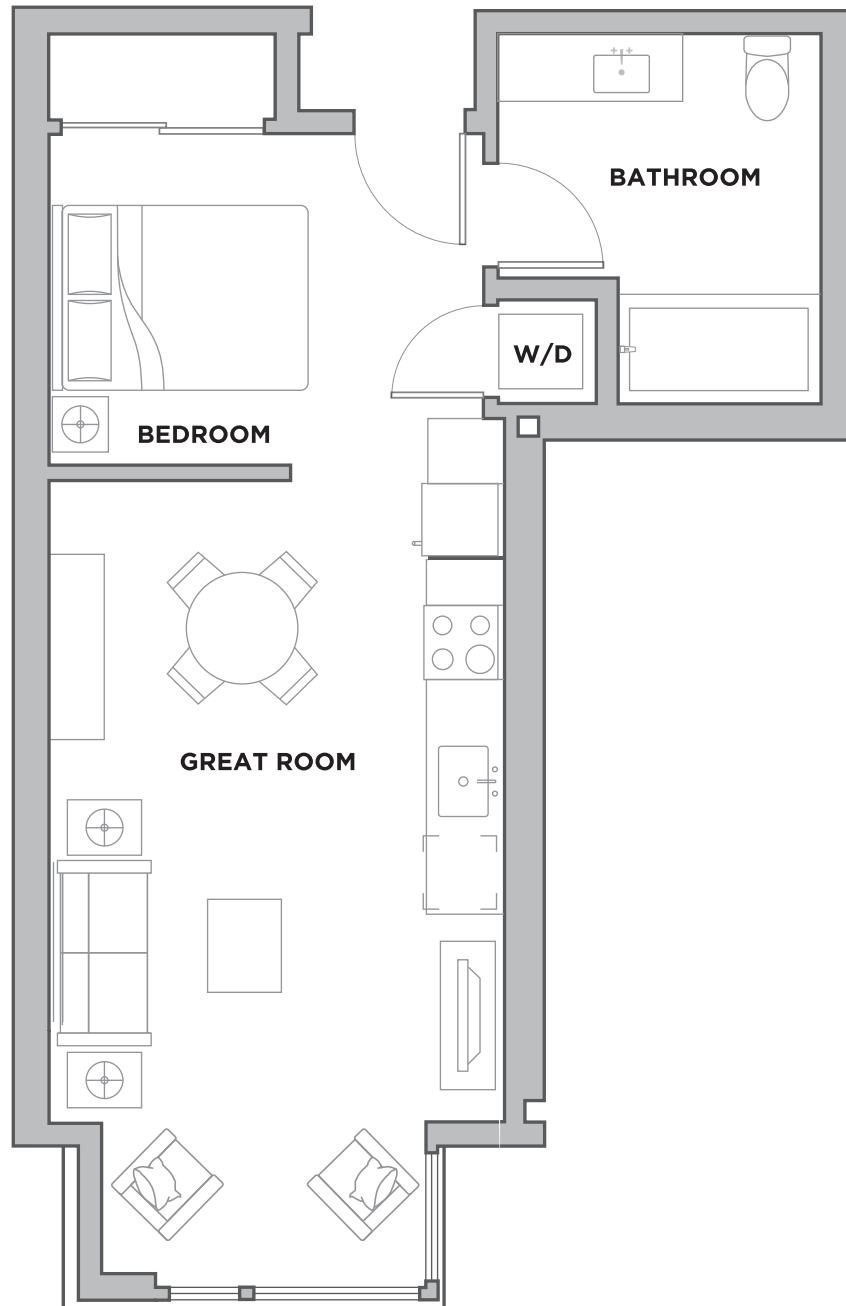

PLAN 1 - A1a

Palms Collection

JR 1 Bed / 1 Bath

504 Sq.ft. - 542 Sq.ft.

PLEASE NOTE: We reserve the right to modify plans, features and specifications without notice of obligation. Measurements and square footage are approximate and should not be relied upon. Each floor plan is an artist's conception and may not be to scale.

PLAN 1 - A1b
Palms Collection
JR 1 Bed / 1 Bath
542 Sq.ft.

PLEASE NOTE: We reserve the right to modify plans, features and specifications without notice of obligation. Measurements and square footage are approximate and should not be relied upon. Each floor plan is an artist's conception and may not be to scale.

PLAN 1 - A1c
Palms Collection
JR 1 Bed / 1 Bath
542 Sq.ft.

PLEASE NOTE: We reserve the right to modify plans, features and specifications without notice of obligation. Measurements and square footage are approximate and should not be relied upon. Each floor plan is an artist's conception and may not be to scale.

PLAN 4 - B1a

Palms Collection

1 Bed / 1 Bath

721 Sq.ft. - 727 Sq.ft.

PLEASE NOTE: We reserve the right to modify plans, features and specifications without notice of obligation. Measurements and square footage are approximate and should not be relied upon. Each floor plan is an artist's conception and may not be to scale.