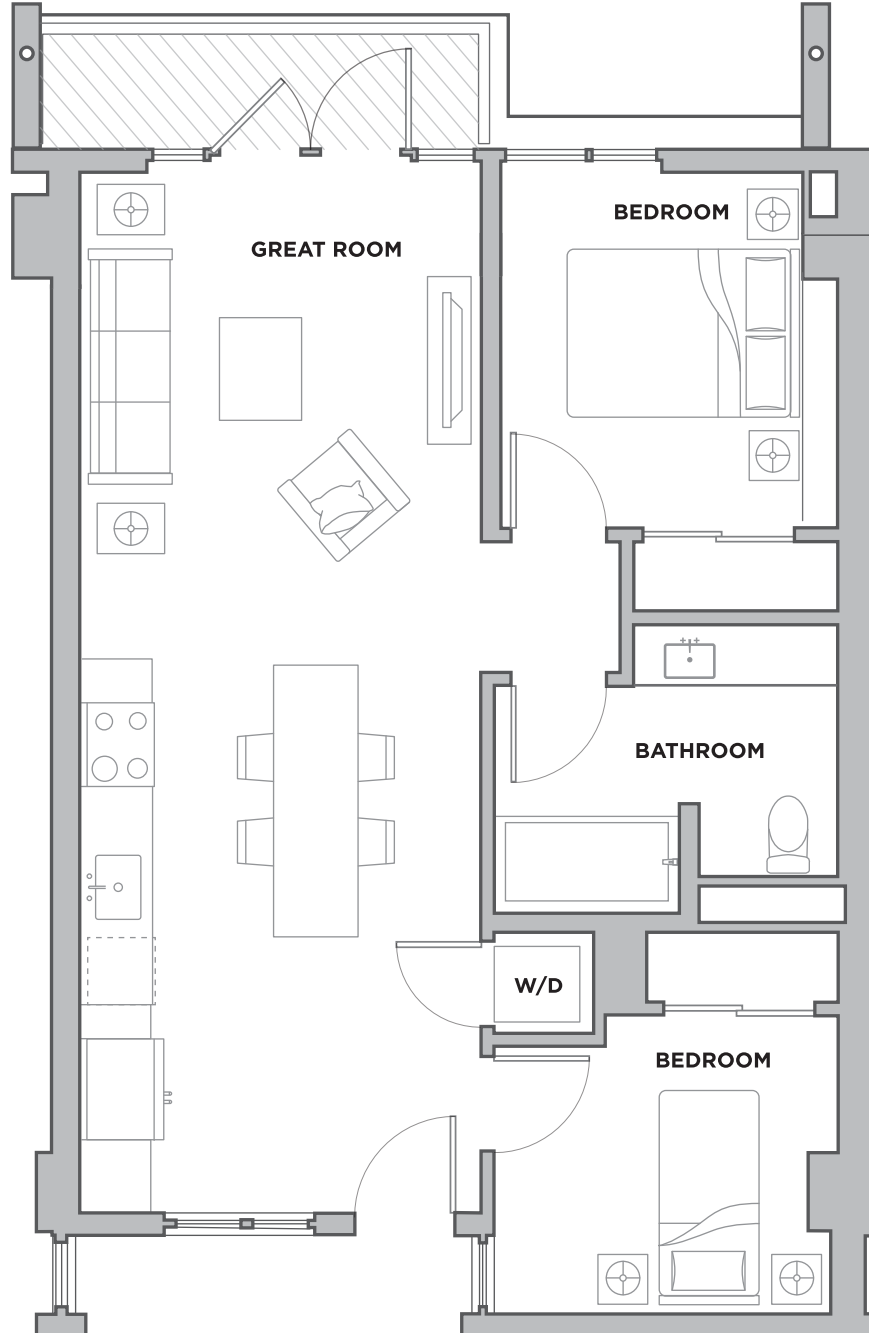

PLAN 4 - B1a

Palms Collection

1 Bed / 1 Bath

721 Sq.ft. - 727 Sq.ft.

PLEASE NOTE: We reserve the right to modify plans, features and specifications without notice of obligation. Measurements and square footage are approximate and should not be relied upon. Each floor plan is an artist's conception and may not be to scale.

PLAN 4 - B1b

Palms Collection

1 Bed / 1 Bath

721 Sq.ft.

PLEASE NOTE: We reserve the right to modify plans, features and specifications without notice of obligation. Measurements and square footage are approximate and should not be relied upon. Each floor plan is an artist's conception and may not be to scale.

PLAN 7 - C7b

Palms Collection

2 Bed / 1 Bath

789 Sq.ft.

PLEASE NOTE: We reserve the right to modify plans, features and specifications without notice of obligation. Measurements and square footage are approximate and should not be relied upon. Each floor plan is an artist's conception and may not be to scale.

PLAN 7 - C7c

Palms Collection

2 Bed / 1 Bath

794 Sq.ft.

PLEASE NOTE: We reserve the right to modify plans, features and specifications without notice of obligation. Measurements and square footage are approximate and should not be relied upon. Each floor plan is an artist's conception and may not be to scale.