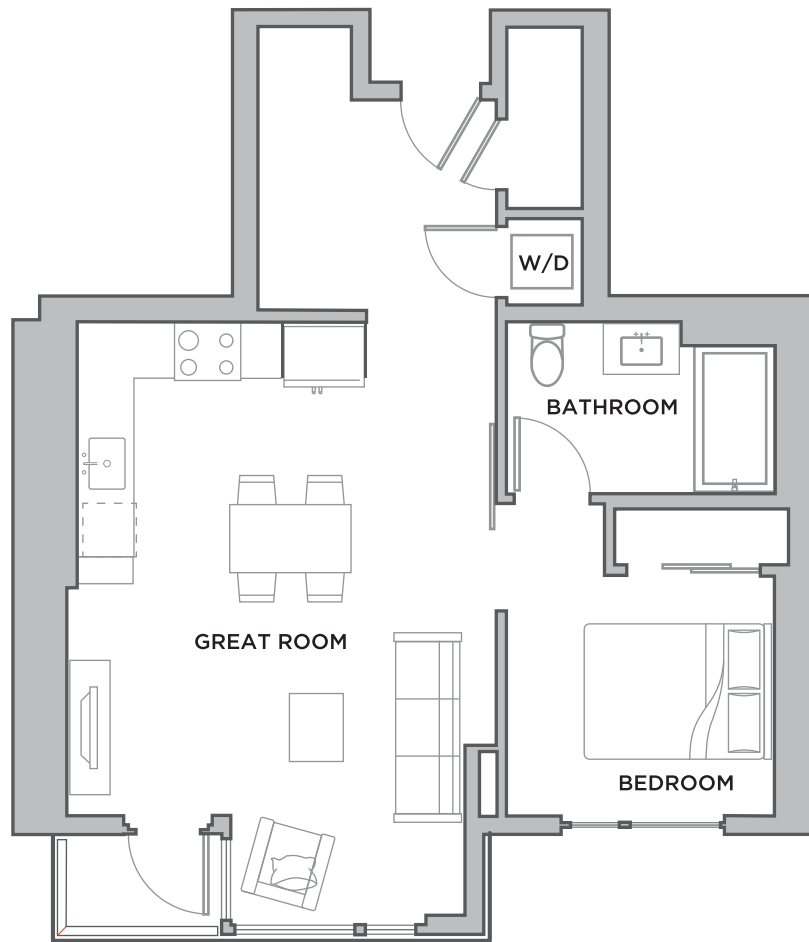

PLAN 1 - A1b
Palms Collection
JR 1 Bed / 1 Bath
542 Sq.ft.

PLEASE NOTE: We reserve the right to modify plans, features and specifications without notice of obligation. Measurements and square footage are approximate and should not be relied upon. Each floor plan is an artist's conception and may not be to scale.

PLAN 1 - A1c
Palms Collection
JR 1 Bed / 1 Bath
542 Sq.ft.

PLEASE NOTE: We reserve the right to modify plans, features and specifications without notice of obligation. Measurements and square footage are approximate and should not be relied upon. Each floor plan is an artist's conception and may not be to scale.

PLAN 4 - B1a

Palms Collection

1 Bed / 1 Bath

721 Sq.ft. - 727 Sq.ft.

PLEASE NOTE: We reserve the right to modify plans, features and specifications without notice of obligation. Measurements and square footage are approximate and should not be relied upon. Each floor plan is an artist's conception and may not be to scale.

PLAN 4 - B1b

Palms Collection

1 Bed / 1 Bath

721 Sq.ft.

PLEASE NOTE: We reserve the right to modify plans, features and specifications without notice of obligation. Measurements and square footage are approximate and should not be relied upon. Each floor plan is an artist's conception and may not be to scale.