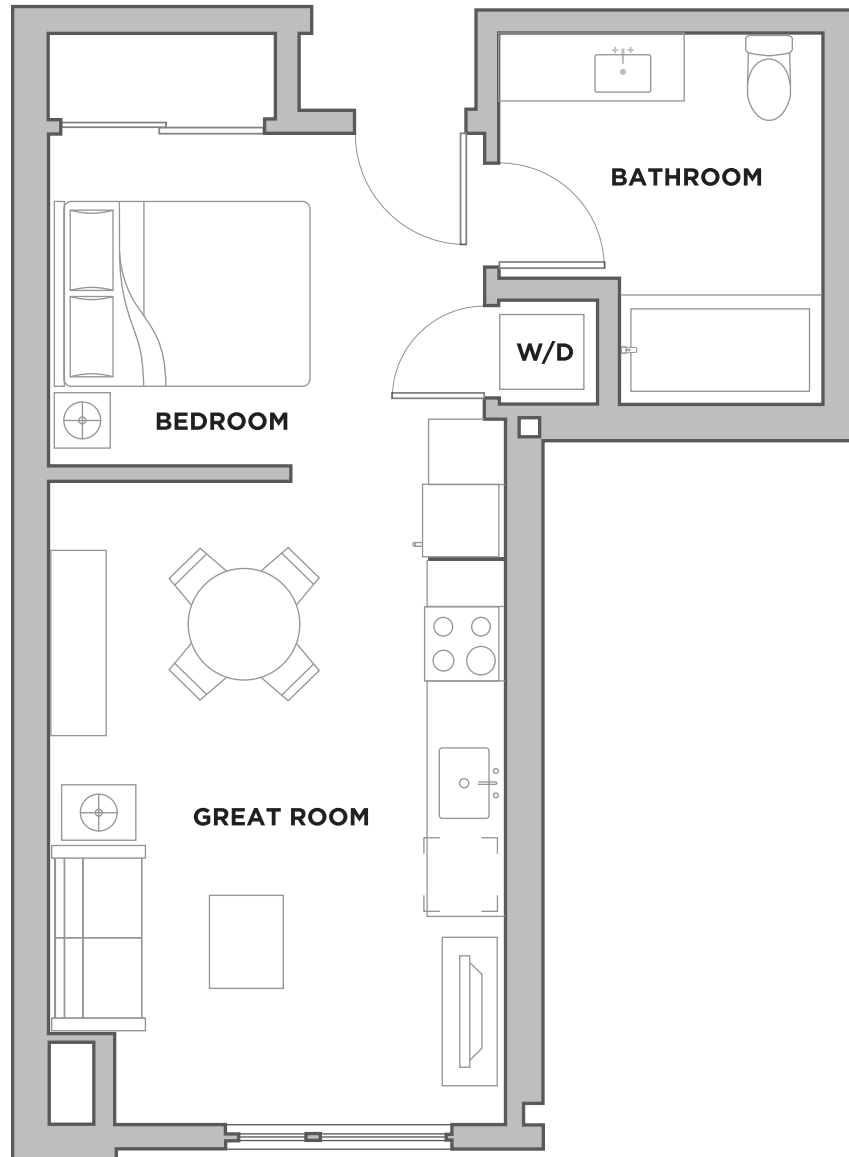

PLAN 1 - A1a

Palms Collection

JR 1 Bed / 1 Bath

504 Sq.ft. - 542 Sq.ft.

PLEASE NOTE: We reserve the right to modify plans, features and specifications without notice of obligation. Measurements and square footage are approximate and should not be relied upon. Each floor plan is an artist's conception and may not be to scale.

PLAN 1 - A1b
Palms Collection
JR 1 Bed / 1 Bath
542 Sq.ft.

PLEASE NOTE: We reserve the right to modify plans, features and specifications without notice of obligation. Measurements and square footage are approximate and should not be relied upon. Each floor plan is an artist's conception and may not be to scale.

PLAN 1 - A1c
Palms Collection
JR 1 Bed / 1 Bath
542 Sq.ft.

PLEASE NOTE: We reserve the right to modify plans, features and specifications without notice of obligation. Measurements and square footage are approximate and should not be relied upon. Each floor plan is an artist's conception and may not be to scale.

PLAN 4 - B1a

Palms Collection

1 Bed / 1 Bath

721 Sq.ft. - 727 Sq.ft.

PLEASE NOTE: We reserve the right to modify plans, features and specifications without notice of obligation. Measurements and square footage are approximate and should not be relied upon. Each floor plan is an artist's conception and may not be to scale.