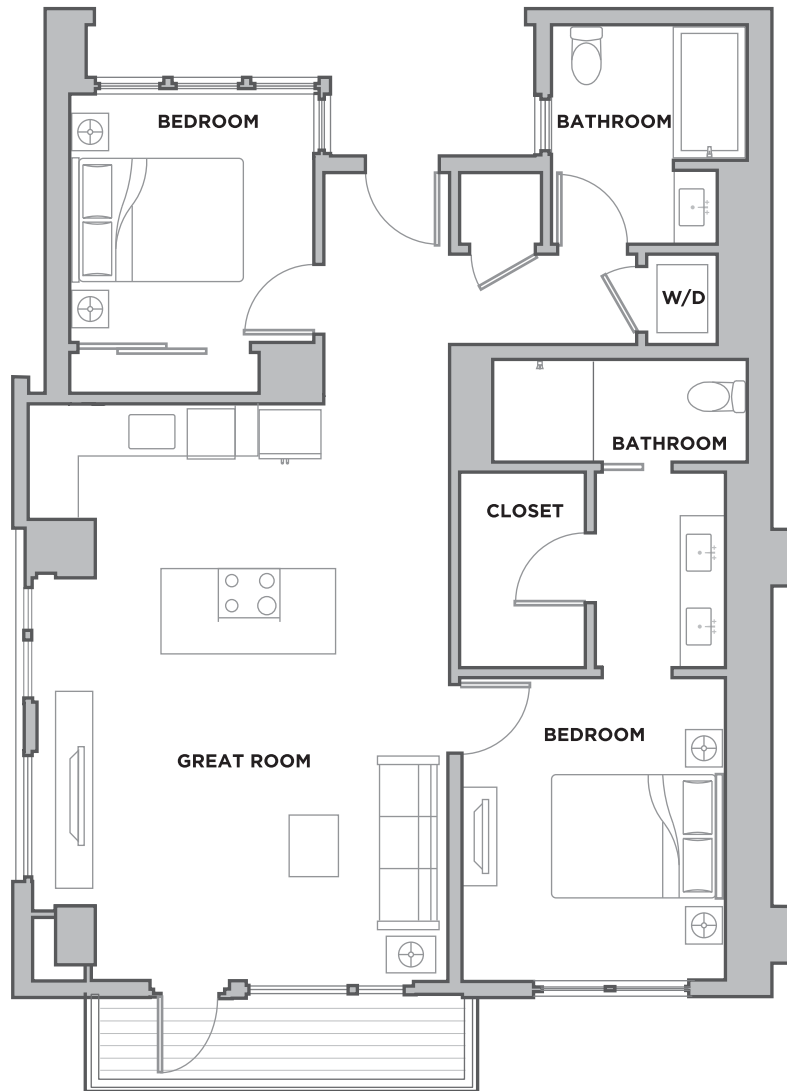

PLAN 9 - C1c

Palms Collection

2 Bed / 2 Bath

1062 Sq.ft.

PLEASE NOTE: We reserve the right to modify plans, features and specifications without notice of obligation. Measurements and square footage are approximate and should not be relied upon. Each floor plan is an artist's conception and may not be to scale.

PLAN 9 - C1d

Palms Collection

2 Bed / 2 Bath

1188 Sq.ft.

PLEASE NOTE: We reserve the right to modify plans, features and specifications without notice of obligation. Measurements and square footage are approximate and should not be relied upon. Each floor plan is an artist's conception and may not be to scale.

PLAN 10 - C1e

Palms Collection

2 Bed / 2 Bath

1151 Sq.ft.

PLEASE NOTE: We reserve the right to modify plans, features and specifications without notice of obligation. Measurements and square footage are approximate and should not be relied upon. Each floor plan is an artist's conception and may not be to scale.