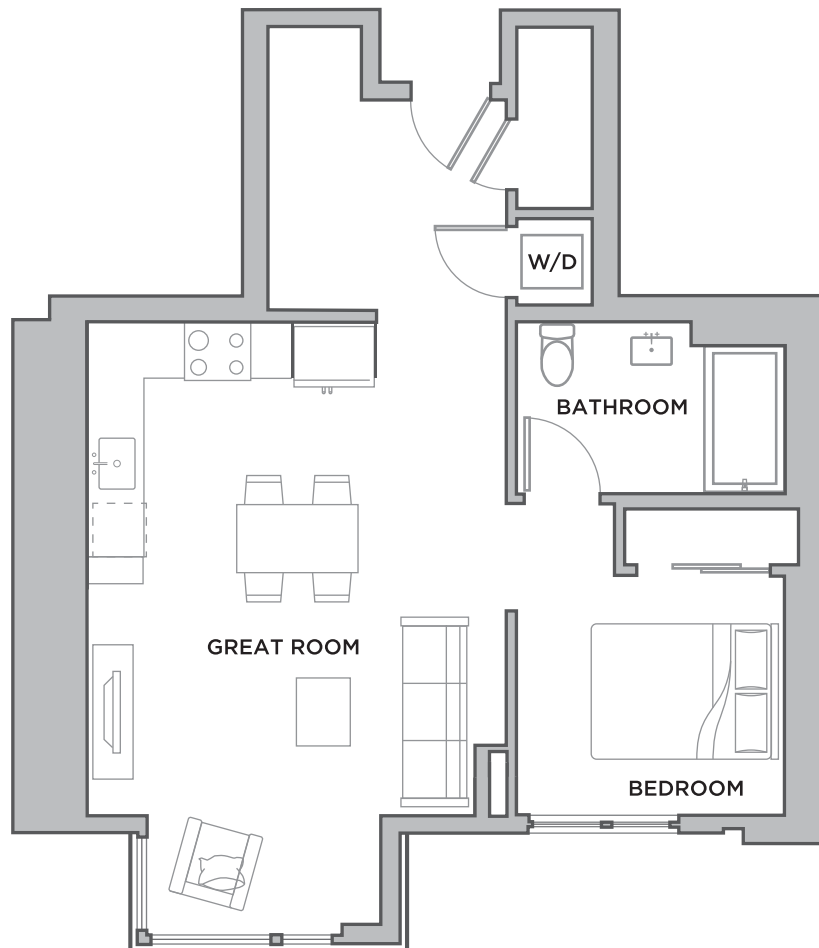

PLAN 1 - A1c
Palms Collection
JR 1 Bed / 1 Bath
542 Sq.ft.

PLEASE NOTE: We reserve the right to modify plans, features and specifications without notice of obligation. Measurements and square footage are approximate and should not be relied upon. Each floor plan is an artist's conception and may not be to scale.

PLAN 4 - B1a

Palms Collection

1 Bed / 1 Bath

721 Sq.ft. - 727 Sq.ft.

PLEASE NOTE: We reserve the right to modify plans, features and specifications without notice of obligation. Measurements and square footage are approximate and should not be relied upon. Each floor plan is an artist's conception and may not be to scale.

PLAN 4 - B1b

Palms Collection

1 Bed / 1 Bath

721 Sq.ft.

PLEASE NOTE: We reserve the right to modify plans, features and specifications without notice of obligation. Measurements and square footage are approximate and should not be relied upon. Each floor plan is an artist's conception and may not be to scale.

PLAN 7 - C7b

Palms Collection

2 Bed / 1 Bath

789 Sq.ft.

PLEASE NOTE: We reserve the right to modify plans, features and specifications without notice of obligation. Measurements and square footage are approximate and should not be relied upon. Each floor plan is an artist's conception and may not be to scale.