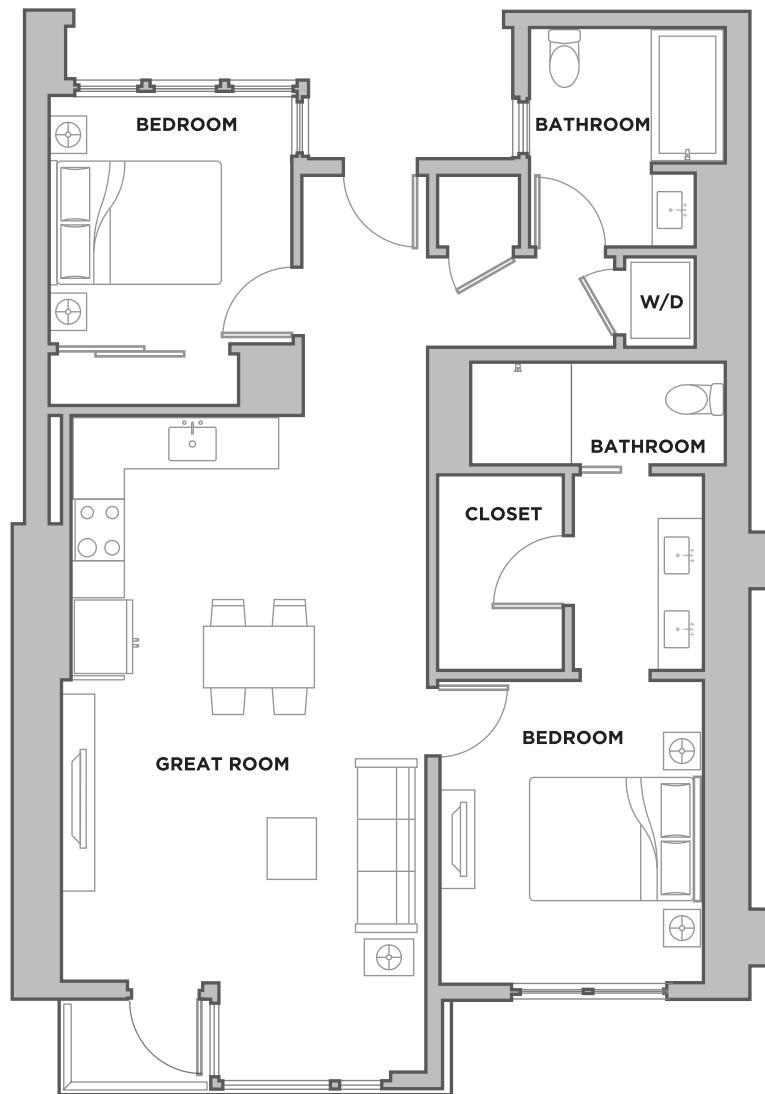

PLAN 9 - C1b

Palms Collection

2 Bed / 2 Bath

1062 Sq.ft.

PLEASE NOTE: We reserve the right to modify plans, features and specifications without notice of obligation. Measurements and square footage are approximate and should not be relied upon. Each floor plan is an artist's conception and may not be to scale.

PLAN 9 - C1c

Palms Collection

2 Bed / 2 Bath

1062 Sq.ft.

PLEASE NOTE: We reserve the right to modify plans, features and specifications without notice of obligation. Measurements and square footage are approximate and should not be relied upon. Each floor plan is an artist's conception and may not be to scale.

PLAN 9 - C1d

Palms Collection

2 Bed / 2 Bath

1188 Sq.ft.

PLEASE NOTE: We reserve the right to modify plans, features and specifications without notice of obligation. Measurements and square footage are approximate and should not be relied upon. Each floor plan is an artist's conception and may not be to scale.