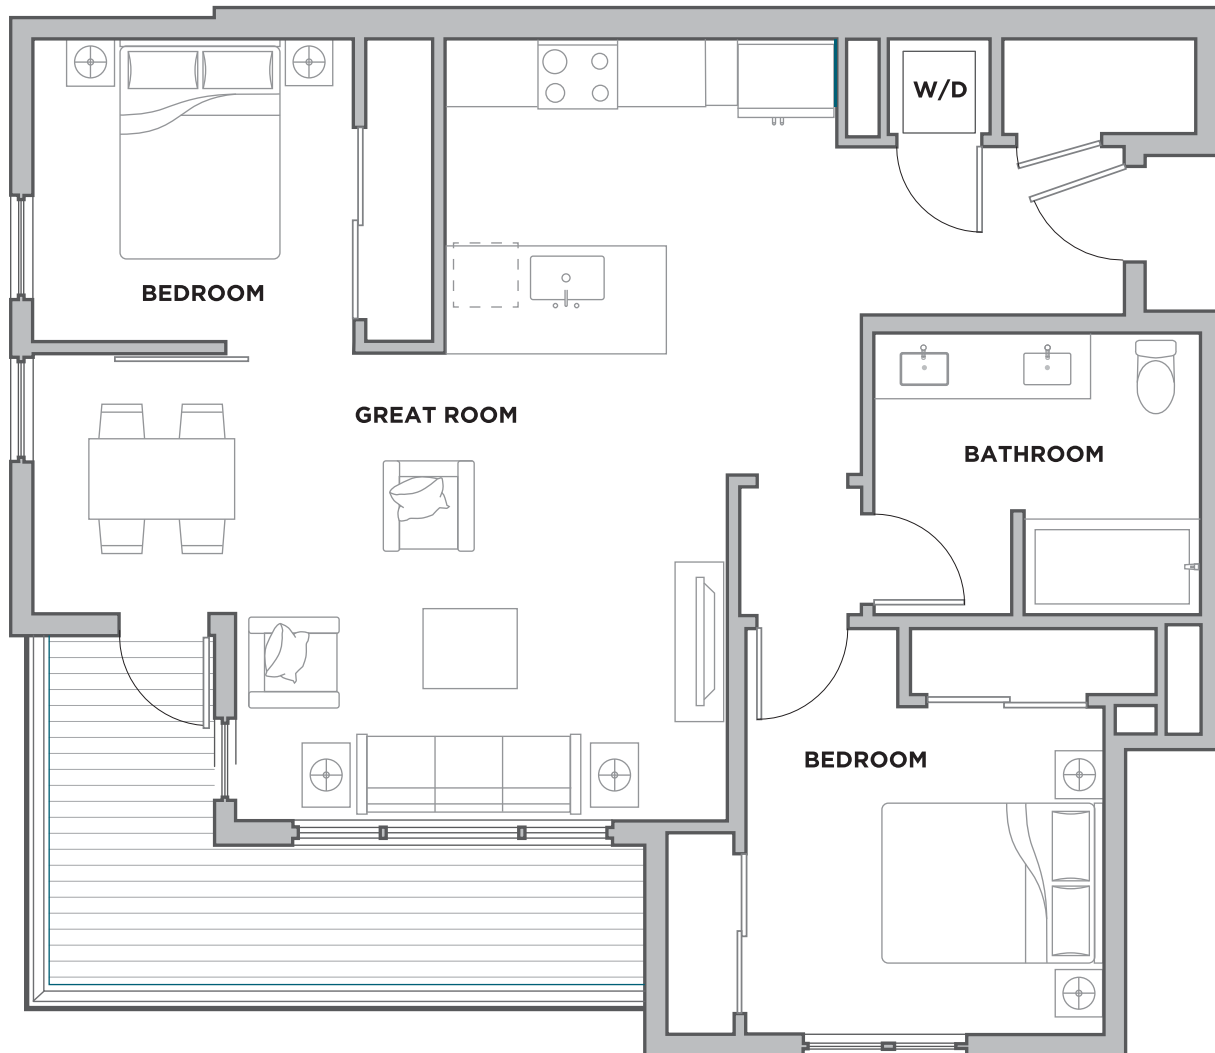

PLAN 8 - C4

Palms Collection

2 Bed / 1 Bath

996 Sq.ft.

PLEASE NOTE: We reserve the right to modify plans, features and specifications without notice of obligation. Measurements and square footage are approximate and should not be relied upon. Each floor plan is an artist's conception and may not be to scale.